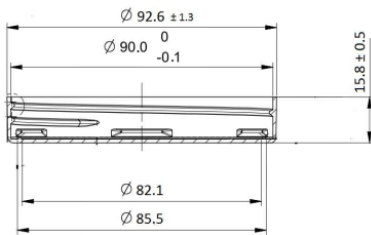

## 89mm PP Lid

Outer surface: VDI-29  
Inner surface: SPI-B2

### General info

Item no. (SKU):	<b>003042</b>
Finish:	<b>Smooth</b>
Liner:	<b>IHS/PS/EPE</b>
Thread:	<b>89/400</b>
Dosage:	<b>N/A</b>
Hole Size:	<b>N/A</b>
Material:	<b>PP</b>
Colour:	<b>Silver</b>
Print Areas:	<b>N/A</b>
Country of Origin:	<b>Lithuania</b>

#### Packed in Boxes

Box Dimensions (mm):	<b>594 x 394 x 448</b>
Quantity per box (pcs):	<b>700</b>
Boxes per pallet (pcs):	<b>14000</b>
Quantity per pallet (pcs):	<b>20</b>
Net weight (kg):	<b>200</b>
Gross weight (kg):	<b>231</b>
Pallet height (mm):	<b>2400</b>