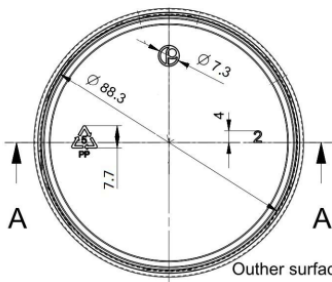

## 89mm PP Lid

Outer surface: VDI-29  
Inner surface: SPI-B2

### General info

Item no. (SKU):	<b>003042</b>
Finish:	<b>Smooth</b>
Liner:	<b>IHS/PS/EPE</b>
Thread:	<b>89/400</b>
Dosage:	<b>N/A</b>
Hole Size:	<b>N/A</b>
Material:	<b>PP</b>
Colour:	<b>Silver</b>
Print Areas:	<b>N/A</b>
Country of Origin:	<b>Lithuania</b>